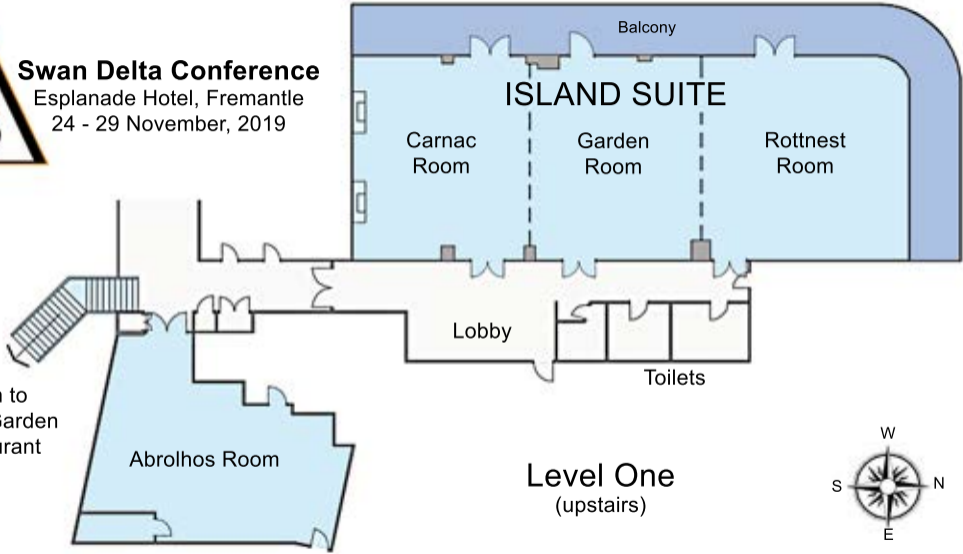

Swan Delta Conference

Esplanade Hotel, Fremantle

24 - 29 November, 2019

Level One
(upstairs)